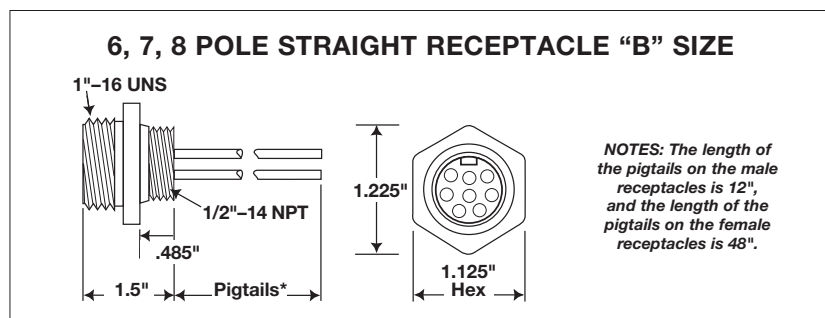

16 AWG Quick-Connex™ Receptacles (6-8 Pole)

- UL Recognized
- cUL
- IP69K Rated
- RoHS Compliant
- 600 V

16 AWG Quick-Connex™ 6-8 pole receptacles are available in female with 4 foot pigtails and male with 1 foot pigtails. O-ring and locknut included; closure caps with chain are sold separately.

ORDERING INFORMATION (MINIMUM PURCHASE MAY BE REQUIRED IF PRODUCT NOT STOCKED)

FEMALE RECEPTACLES (48" PIGTAILS)				
PART NO.			FEET	METERS
6 POLE	7 POLE	8 POLE		
RM16CPTF004	RM17CPTF004	RM18CPTF004	4	1.22

MALE RECEPTACLES (12" PIGTAILS)				
PART NO.			FEET	METERS
6 POLE	7 POLE	8 POLE		
RM16APTf001	RM17APTf001	RM18APTf001	1	0.3

DIMENSIONAL INFORMATION

FACE VIEW OF FEMALE RECEPTACLE

6 POLE	7 POLE	8 POLE
1. Orange 2. Blue 3. Black 4. White 5. Red 6. Green	1. Wht-Blk Tr. 2. Black 3. White 4. Red 5. Orange 6. Blue 7. Green	1. Orange 2. Blue 3. Wht-Blk Tr. 4. Black 5. White 6. Red 7. Green 8. Red-Blk Tr.