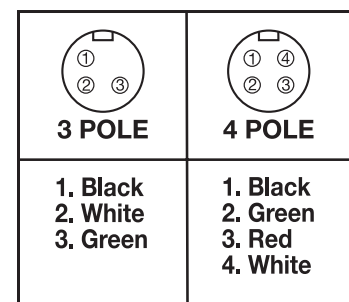

FACE VIEW OF FEMALE PLUG ASSEMBLY