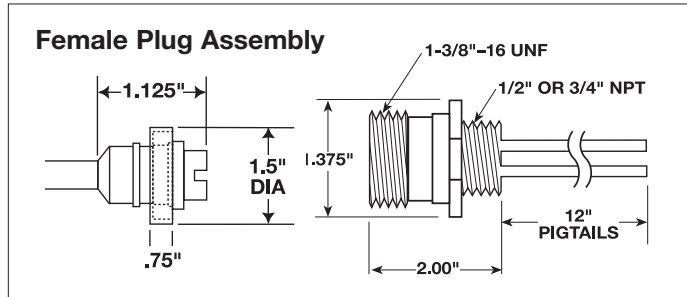

10 & 12 AWG Quick-Connex™ Cord Sets & Receptacles (3 & 4 Pole)

- IP68 Rated
- IP69K Rated
- RoHS Compliant
- 600 V
- Heavy-Duty
- Ampacity: 10 AWG – 25 Amps; 12 AWG, 3 Pole – 25 Amps, 12 AWG 4 Pole – 20 AMPS

Quick-Connex™ make replacement of electrical and electronic control devices quick and simple. Plug sets are made with Super-Trex® SOO Ultra-Gard® Portable Cord. A superior first-line of defense against tearing, abrasion, impact, oil, ozone and most chemicals; also flame and heat resistant and offers extreme all-weather flexibility too. The molded and keyed, vulcanized thermoset cordset provides rapid and secure connect and disconnect and ensures a water, oil and dust tight seal.