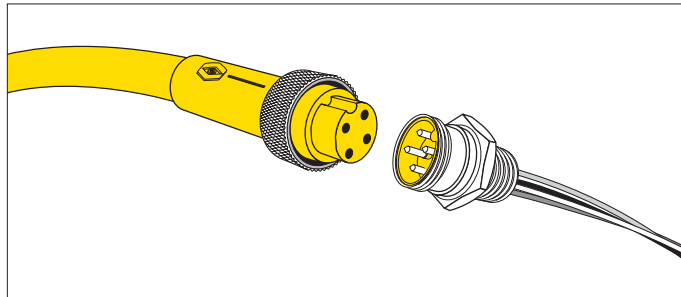

# 10 & 12 AWG Quick-Connex™ Cord Sets & Receptacles (3 & 4 Pole)

- IP68 Rated
- IP69K Rated
- RoHS Compliant
- 600 V
- Heavy-Duty
- Ampacity: 10 AWG – 25 Amps; 12 AWG, 3 Pole – 25 Amps, 12 AWG 4 Pole – 20 AMPS

Quick-Connex™ make replacement of electrical and electronic control devices quick and simple. Plug sets are made with Super-Trex® SOO Ultra-Gard® Portable Cord. A superior first-line of defense against tearing, abrasion, impact, oil, ozone and most chemicals; also flame and heat resistant and offers extreme all-weather flexibility too. The molded and keyed, vulcanized thermoset cordset provides rapid and secure connect and disconnect and ensures a water, oil and dust tight seal.

## FEATURES & BENEFITS

- 1. CORD SETS MADE WITH SUPER-TREX® ULTRA-GARD® PORTABLE CORD, RATED 90°C** — Provides the best defense against tearing, abrasion, impact, oil, ozone and most chemicals. Flame and heat resistant. Extreme all-weather flexibility.
- 2. PLUG BODY IS DESIGNED WITH SUPER-TREX® TSE COMPOUND** — Provides superior resistance to oil, ozone and most chemicals. Flame and heat resistant. Extreme all-weather flexibility.
- 3. HEAVY GAUGE BRASS SLEEVES AND CONTACT PINS** — Provides superior long life electrical contact. Ensures electrical continuity through repeated disconnects.
- 4. STRANDED, TINNED COPPER PIGTAILS INSULATED WITH 125°C CROSS LINKED POLYETHYLENE** — Provides excellent oil and heat resistance. Available in various lengths.

- 5. MULTIPLE CONFIGURATIONS** — Available in numerous lengths and configurations. Also available with an anodized aluminum or nylon coupler ring and receptacle body.
- 6. AN EXTENDED GROUND PIN** — Ensures “first in — last out” contact providing an electrically safe connection.
- 7. THE RECEPTACLE BODY** — A specially compounded thermoset elastomer, hermetically sealed in the shell with clear epoxy.
- 8. THE RECEPTACLE INSERT IS KEYED** — To ensure correct mating with the plug every time.
- 9. 10 AWG & 12 AWG HAVE 1 3/8"-16 COUPLING THREAD**