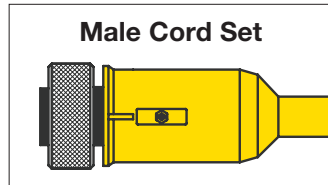

14 AWG Quick-Connex™ Cord Sets (3 & 4 Pole)

- IP68 Rated
- IP69K Rated
- RoHS Compliant
- 600 V
- Ampacity: 3 Pole – 18 Amps; 4 Pole – 15 Amps

FACE VIEW OF FEMALE PLUG ASSEMBLY

FEATURES & BENEFITS

1. CORD SETS MADE WITH SUPER-TREX® ULTRA-GARD®

PORTABLE CORD, RATED 90°C — Provides the best defense against tearing, abrasion, oil, ozone and most chemicals. Flame and heat resistant. Extreme all-weather flexibility.

2. SILVER PLATED BRASS PINS AND SLEEVES — Provides superior long life electrical contact. Corrosion resistant. Ensures snugness through repeated disconnects.

3. ONE PIECE MOLDED PLUG BODY — Reduces cable stress by allowing the entire assembly to flex.

4. SPECIAL CORK SEAL — Positive seal keeps out dust, moisture and oils.

5. DOUBLE KEY — Unique double key on the 4 pole configuration reduces the chance of improper installation.

6. FEMALE PLUG BODY IS SUPER-TREX® TSE™ COMPOUND — Factory molded to the cord.

7. ANODIZED ALUMINUM COUPLING NUT

ORDERING INFORMATION (MINIMUM PURCHASE MAY BE REQUIRED IF PRODUCT NOT STOCKED)

QUICK-CONNEX™ 14 AWG FEMALE PLUGS			
3 POLE	4 POLE	FEET	METERS
83303	83403	3	0.91
83306	83406	6	1.83
83312	83412	12	3.66
83320	83420	20	6.10