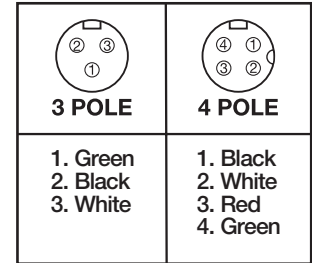

14 AWG Quick-Connex™ Cord Sets (3 & 4 Pole)

- IP68 Rated
- IP69K Rated
- RoHS Compliant
- 600 V
- Ampacity: 3 Pole – 18 Amps; 4 Pole – 15 Amps

FACE VIEW OF FEMALE PLUG ASSEMBLY

FEATURES & BENEFITS

1. CORD SETS MADE WITH SUPER-TREX® ULTRA-GARD®