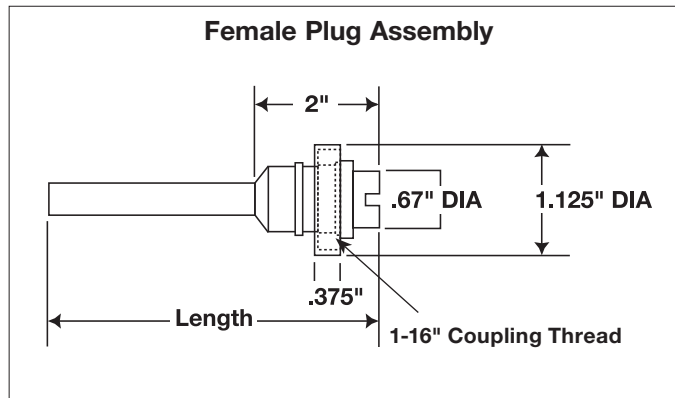

14 AWG Quick-Connex™ Cord Sets (3 & 4 Pole)

- IP68 Rated
- IP69K Rated
- RoHS Compliant
- 600 V
- Ampacity: 3 Pole – 18 Amps; 4 Pole – 15 Amps

FACE VIEW OF FEMALE PLUG ASSEMBLY

FEATURES & BENEFITS

1. CORD SETS MADE WITH SUPER-TREX® ULTRA-GARD®

3. ONE PIECE MOLDED PLUG BODY — Reduces cable stress by allowing the entire assembly to flex.

4. SPECIAL CORK SEAL — Positive seal keeps out dust, moisture and oils.

5. DOUBLE KEY — Unique double key on the 4 pole configuration reduces the chance of improper installation.

6. FEMALE PLUG BODY IS SUPER-TREX® TSE™ COMPOUND — Factory molded to the cord.

7. ANODIZED ALUMINUM COUPLING NUT

ORDERING INFORMATION (MINIMUM PURCHASE MAY BE REQUIRED IF PRODUCT NOT STOCKED)

QUICK-CONNEX™ 14 AWG FEMALE PLUGS			
3 POLE	4 POLE	FEET	METERS
83303	83403	3	0.91
83306	83406	6	1.83
83312	83412	12	3.66
83320	83420	20	6.10