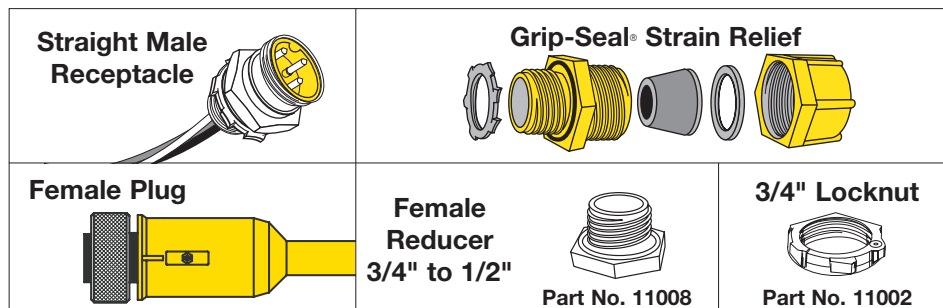

14 AWG Quick-Connex™ Cord Sets (3 & 4 Pole)

- IP68 Rated
- IP69K Rated
- RoHS Compliant
- 600 V
- Ampacity: 3 Pole – 18 Amps; 4 Pole – 15 Amps

FACE VIEW OF FEMALE PLUG ASSEMBLY

FEATURES & BENEFITS

1. CORD SETS MADE WITH SUPER-TREX® ULTRA-GARD®

3. ONE PIECE MOLDED PLUG BODY — Reduces cable stress by allowing the entire assembly to flex.

4. SPECIAL CORK SEAL — Positive seal keeps out dust, moisture and oils.

5. DOUBLE KEY — Unique double key on the 4 pole configuration reduces the chance of improper installation.

6. FEMALE PLUG BODY IS SUPER-TREX® TSE™ COMPOUND — Factory molded to the cord.

7. ANODIZED ALUMINUM COUPLING NUT

ORDERING INFORMATION (MINIMUM PURCHASE MAY BE REQUIRED IF PRODUCT NOT STOCKED)

QUICK-CONNEX™ 14 AWG FEMALE PLUGS			
3 POLE	4 POLE	FEET	METERS
83303	83403	3	0.91
83306	83406	6	1.83
83312	83412	12	3.66
83320	83420	20	6.10

14 AWG M / F EXTENSION SET			
3 POLE	4 POLE	FEET	METERS
83336	83426	6	1.83
83321	83421	12	3.66
83322	83422	20	6.10

QUICK-CONNEX™ 14 AWG KIT CONTENTS

PART NO.	DESCRIPTION	AMPS
83005	3' 3 Pole 14 AWG Kit	18
83003	6' 3 Pole 14 AWG Kit	18
83001	12' 3 Pole 14 AWG Kit	18
83006	3' 4 Pole 14 AWG Kit	15
83004	6' 4 Pole 14 AWG Kit	15
83002	12' 4 Pole 14 AWG Kit	15