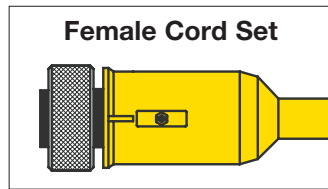

14 AWG Quick-Connex™ Cord Sets (3 & 4 Pole)

- IP68 Rated
- IP69K Rated
- RoHS Compliant
- 600 V
- Ampacity: 3 Pole – 18 Amps; 4 Pole – 15 Amps

FACE VIEW OF FEMALE PLUG ASSEMBLY

FEATURES & BENEFITS

1. CORD SETS MADE WITH SUPER-TREX® ULTRA-GARD®

PORTABLE CORD, RATED 90°C — Provides the best defense against tearing, abrasion, oil, ozone and most chemicals. Flame and heat resistant. Extreme all-weather flexibility.

2. SILVER PLATED BRASS PINS AND SLEEVES — Provides superior long life electrical contact. Corrosion resistant. Ensures snugness through repeated disconnects.

3. ONE PIECE MOLDED PLUG BODY — Reduces cable stress by allowing the entire assembly to flex.

4. SPECIAL CORK SEAL — Positive seal keeps out dust, moisture and oils.

5. DOUBLE KEY — Unique double key on the 4 pole configuration reduces the chance of improper installation.

6. FEMALE PLUG BODY IS SUPER-TREX® TSE™ COMPOUND — Factory molded to the cord.

7. ANODIZED ALUMINUM COUPLING NUT

ORDERING INFORMATION (MINIMUM PURCHASE MAY BE REQUIRED IF PRODUCT NOT STOCKED)

QUICK-CONNEX™ 14 AWG FEMALE PLUGS			
3 POLE	4 POLE	FEET	METERS
83303	83403	3	0.91
83306	83406	6	1.83
83312	83412	12	3.66
83320	83420	20	6.10