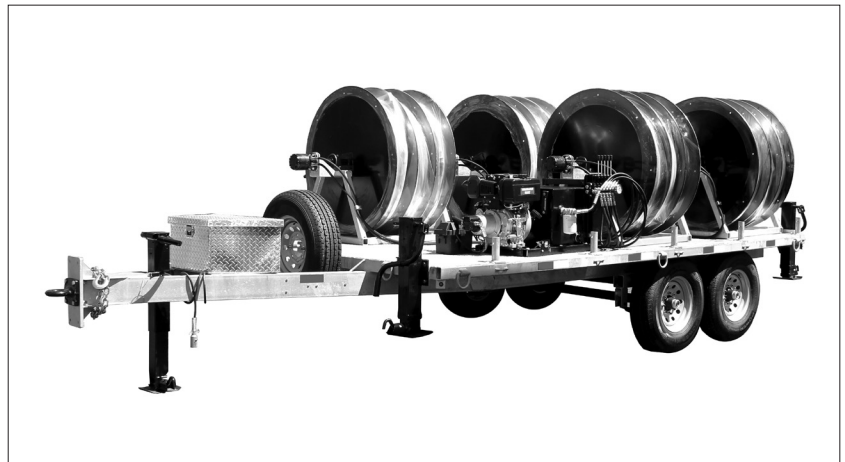

## Medium Voltage Storage & Deployment Solutions

Work safety requirements and the potential for natural disasters may dictate the need for a storage system designed to keep materials in optimal condition. TPC offers work trailer solutions that protect cable while in storage and ensure fast, easy, and safe deployment in temporary and emergency power situations. Customizable to match your unique needs, TPC engineers and product managers will work with you to deliver a trailer system that fits specifications for safety, theft prevention, ease of use, rapid deployment, and more. While the possibilities are endless, TPC is the constant — we are your single source from design to implementation.

### Custom Designed to Meet Your Needs

We offer custom-engineered trailer systems designed using specific application and environmental information supplied by our customers. These solutions represent a unique and valuable service offered by TPC, whose engineers are experienced in the electrical, mechanical, chemical, and industrial engineering disciplines. TPC engineers will assemble the critical components into a final design that delivers a long-lasting, cost-effective alternative to the constant replacement and grueling manual deployment of ordinary cable.