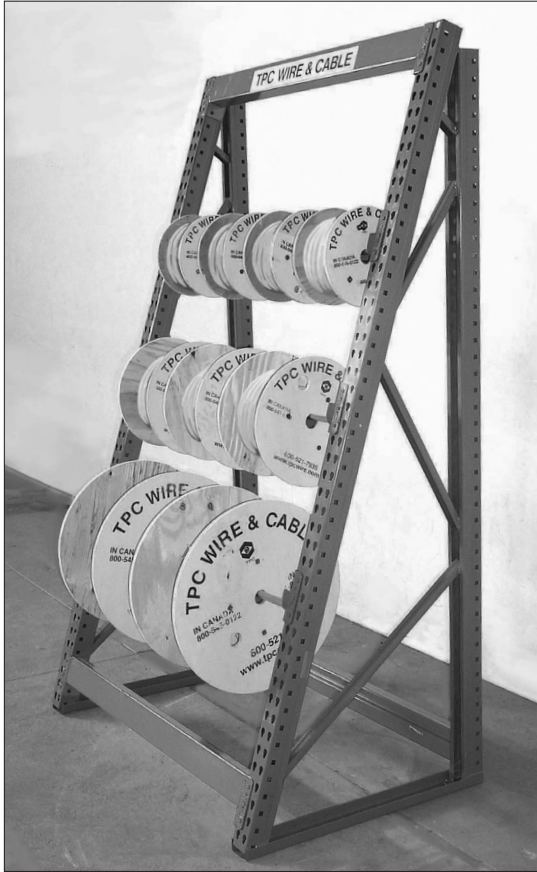

Small Cord & Cable Reel Rack

- Easy to Assemble
- Measures 96" High x 48" Wide x 36" Deep
- Organize Inventory

The small reel rack has a 3,000 lbs. capacity. Each level of the rack is adjustable and can support 30 inch diameter reels and 1,000 pounds. The small reel rack takes up very little space, has a sturdy welded construction that is built to last, organizes inventory and allows for efficient product handling.

FEATURES & BENEFITS

- 1. STURDY WELDED CONSTRUCTION** — Built to last.
- 2. TAKES UP VERY LITTLE SPACE** — Can be located in stores, crib, construction or high maintenance areas. Organizes inventory and makes visual inspection easy.
- 3. HOLDS FULL REELS OF TPC CORD AND CABLE** — Full reels reduce waste – only one end piece. Reduces the improper storage of unusable lengths.
- 4. EASILY DISPENSE CABLE NEEDED** — Allows you to take just the right amount of “Kink Free – Twist Free” TPC Product for the job at hand, therefore reducing waste.

SPECIFICATIONS

- Accommodates various TPC cord and cable reels
- Measures 96" high x 48" wide x 36" deep
- Holds reel sizes up to 30" in diameter x 20" wide
- Heavy steel construction
- 3000 lb. capacity – 1000 lbs. per level
- Includes 4 steel bars to hold assorted reels